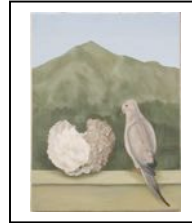

2009 photo of horizontal view.

Pretzel Still Life 2009
50" x 50" oil on canvas

Twelve Pretzels 2009 15" x 15" x 1" pretzels in resin.
(Companion to *Pretzel Still Life* painting above.)

Dove contemplating double oyster at Mount Tam.
24" x 18" oil on canvas 2004

One Pretzel 2013.
14"x15" oil on canvas on board.

Laura L. Lengyel. the 21st Century Still Life. Suggested gallery price list **2015**

Blue Flame 2008 67x38" oil on canvas \$9,000

Bio Fuel 2007. 14" x 18" oil on board. \$1500